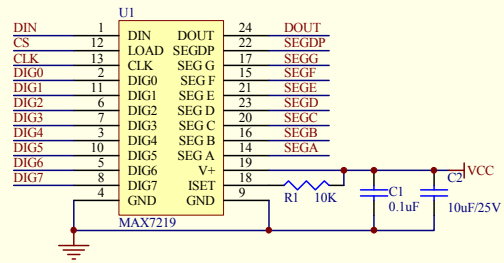

输入端

Title		
Size A4	Number	Revision
Date: 30-Aug-2012	Sheet of	
File: D:\原理图\MAX7219点阵\MAX7219点阵		Drawn By: