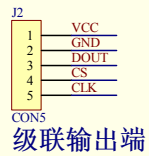

输入端

Title		
Size A4	Number	Revision
Date: 30-Aug-2012	Sheet of	
File: D:\原理图\MAX7219点阵\MAX7219点阵		Drawn By: