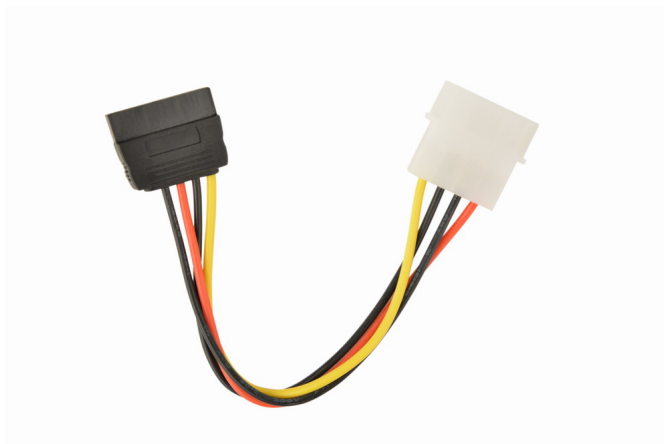

# SATA power cable, 0.15 m

## CC-SATA-PS

### Features

- SATA power supply flat cable