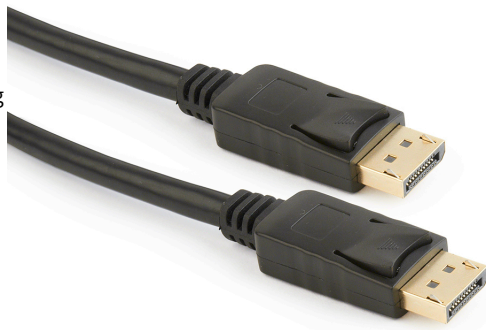

Cablu date DisplayPort digital CC-DP-1M

- This cable connects a DisplayPort (DP, DP++) equipped computer to a monitor or projector with DisplayPort input
- High definition audio and 4K video: Perfect for video streaming or gaming
- Practical latches on the connector guarantee a secure connection. Press the easy release button on the connector to disconnect the cable.

Features

- Cablu de date audio-video digital DisplayPort
- Noua tehnologie care va inlocui DVI si HDMI
- Oferă o calitate video asemanatoare cu HDMI, dar pentru o distanta mai lunga
- Protocol nou pentru securitatea si criptarea datelor

Specifications

Interface: DisplayPort v.1.2
Connectors: 2x Displayport (male)
Bandwidth: 17.28 Gbps
Dual-Mode (DP++) support: yes
Supported resolution: Max. 3840x2160 at 60 Hz
Audio support: 8 channels, 24 bit
3D Video support: yes
HDCP support: v. 1.3