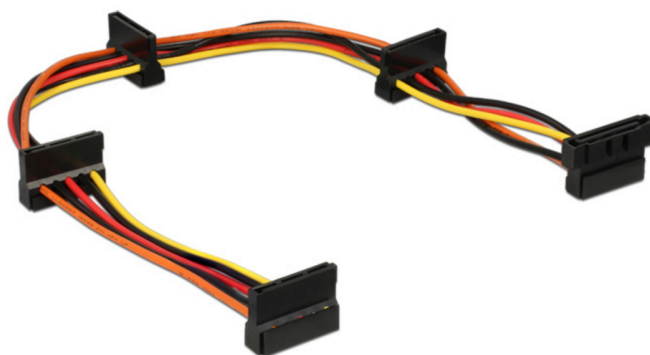

4-port SATA power extension cable, 0.4 m

CC-SATAMF-03

Features

- SATA power supply extension cable
- SATA 15 pin male to 4x SATA 15 pin female connectors
- For connecting up to 4 devices

Specifications

Connectors: SATA 15 pin male; SATA 15 pin female x 4 pcs
Length: 0.4 m

Packaging

Q'ty in crtn, pcs
Crtn volume, CUM
Crtn weight, kgs
Individual package size LxWxH:
Carton size LxWxH:
Country of origin
Barcode
Customs code

400
0.08
14.78
120x90x10 mm
490x430x380 mm
CN
8716309095563
8544429090