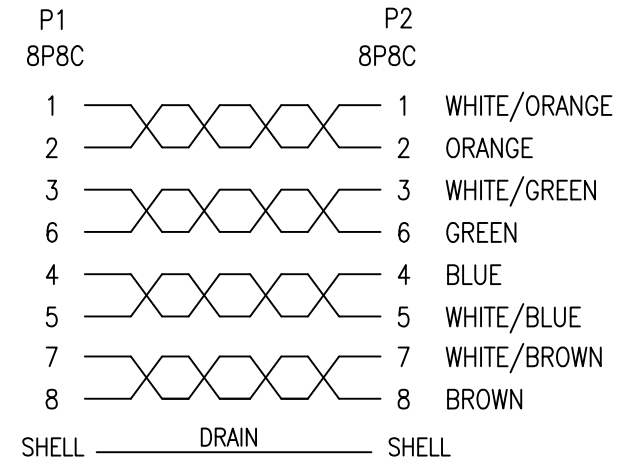

REV.	REVISION DESCRIPTION	DATE
A0	FIRST EDIT	2011/07/27

Length

NOTICE:

- 1) Conductor material CCA---
percentage of CU: 15% / percentage of Aluminum:85%
- 2) Wire printing:FTP shielded twisted 4 pairs category 6 cable
(stranded)cablexpert 8716309HB

CableXpert				
TOLERANCE	TITLE:			
.0 ± 0.30	Category 6 FTP CABLE CCA			
.00 ± 0.20	PART NO.:		DWG NO.:	
.000 ± 0.10				
ANGLE	SHEET:	SCALE:	UNIT:	SIZE:
.0 $\pm 2^\circ$	1 / 1	NONE	mm	A4
PROJECTION	DRAWN:		CHECK:	APPD:

3	OUTER JACKET	OUTER JACKET PVC 45Pa COLOR:Y	0.008	Kg
2	RJ45	RJ45 8P8C PLUG GOLD PLATED	2	PCS
1	CABLE	Category 6 FTP 26#4P CCA STRANDED OD:6.2 COLOR:Y W/"+" LENGTH:xxxxM	1	PC

Category 6 FTP 26#CCA Patch Cord List

86	PP6-20M/R	CAT6 FTP Patch cord	Red	20M	0.5
87	PP6-20M/Y	CAT6 FTP Patch cord	Yellow	20M	0.5
88	PP6-20M/R0	CAT6 FTP Patch cord	Pink	20M	0.5

Color Code: M=Grey, B=Blue, K=Black, G=Green, O=Orange, R=Red, Y=Yellow, P=Pink;