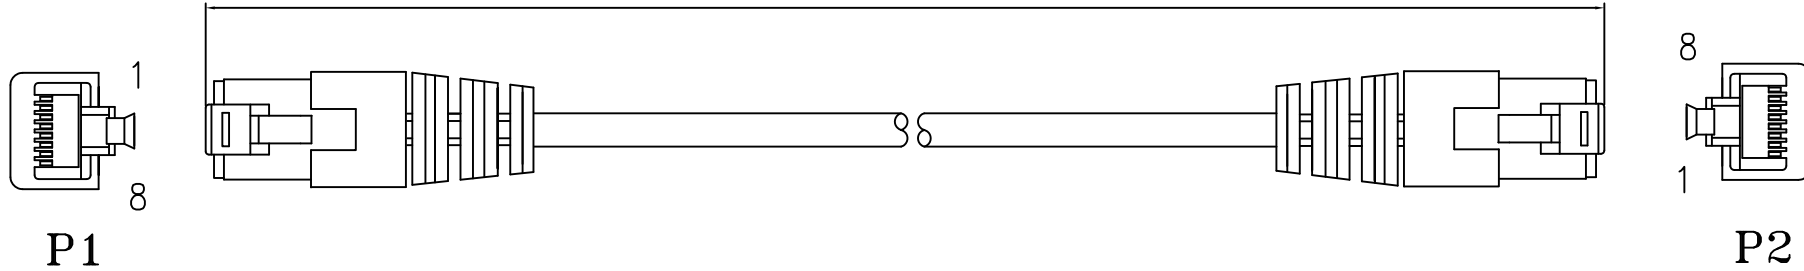

REV.	REVISION DESCRIPTION	DATE
A0	FIRST EDIT	2011/07/27

Length

NOTICE:

- 1) Conductor material CCA---
percentage of CU: 15% / percentage of Aluminum:85%
- 2) Wire printing:FTP shielded twisted 4 pairs category 6 cable
(stranded)cablexpert 8716309HB

CableXpert				
TOLERANCE	TITLE:			
.0 ± 0.30	Category 6 FTP CABLE CCA			
.00 ± 0.20	PART NO.:		DWG NO.:	
.000 ± 0.10				
ANGLE	SHEET:	SCALE:	UNIT:	SIZE:
.0 $\pm 2^\circ$	1 / 1	NONE	mm	A4
PROJECTION	DRAWN:		CHECK:	APPD: