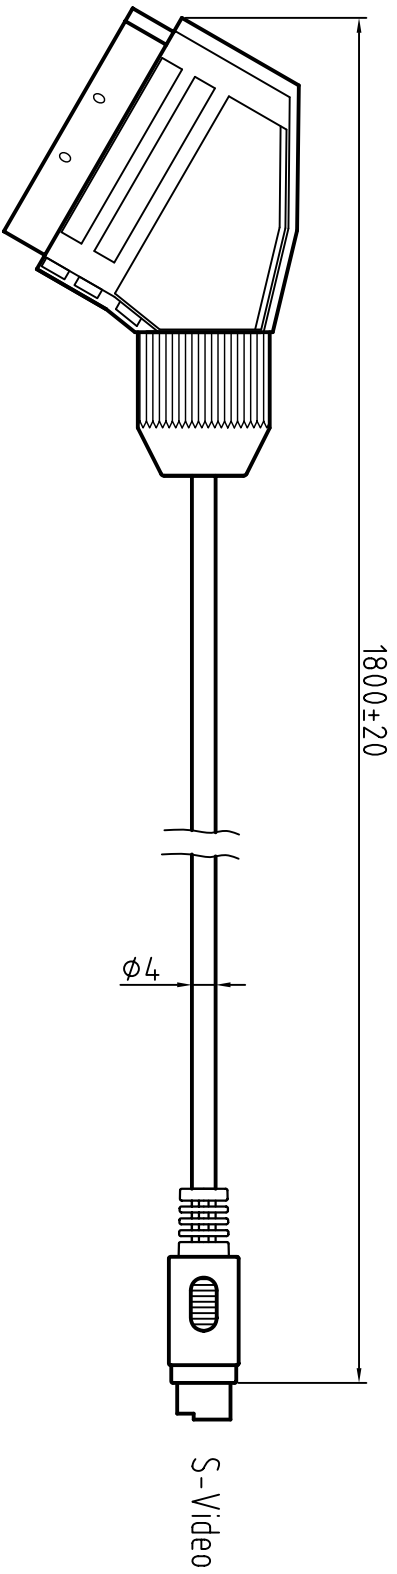

UNLESS OTHERWISE SPECIFIED,
ALL DIMENSIONS ARE IN METRIC.

Projection plan

SCALE 8/1

Item Name	S-Video	
CENTER	Material	CCS
CONDUCTOR	Construct	10/0.1mm×4
INSULATION	Material	PVC
	Material	PVC
JACKET	OD	4mm
	COLOR	BLACK

Revised Details				Drawn	Kenny	Model:	Gembird Electronic (Ningbo) Limited
Item	Description	Date	by	Date	Feb./09/12		CCV-520
Δ				Check			
				Approve			