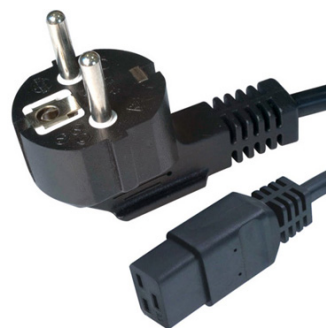

Power cord (C19), 6 ft

PC-186-C19

Features

- German Schuko input and C19 output
- Molded plugs with integrated strain relief

Specifications

Length: 6 ft (1.8 m)

EU input plug: Shuko type with ground contact hole and 4.9 mm pins

Packaging

Q'ty in crtn, pcs	50
Crtn volume, CUM	0.033
Crtn weight, kgs	15.6
Individual package size LxWxH:	270x70x60 mm
Carton size LxWxH:	405x310x265 mm
Country of origin	CN
Barcode	8716309072922
Customs code	8544429090