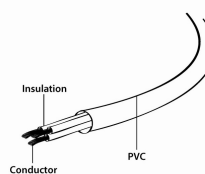

Power cord (C19), 6 ft

PC-186-C19

Features

- German Schuko input and C19 output
- Molded plugs with integrated strain relief

Specifications

Length: 6 ft (1.8 m)

EU input plug: Shuko type with ground contact hole and 4.9 mm pins