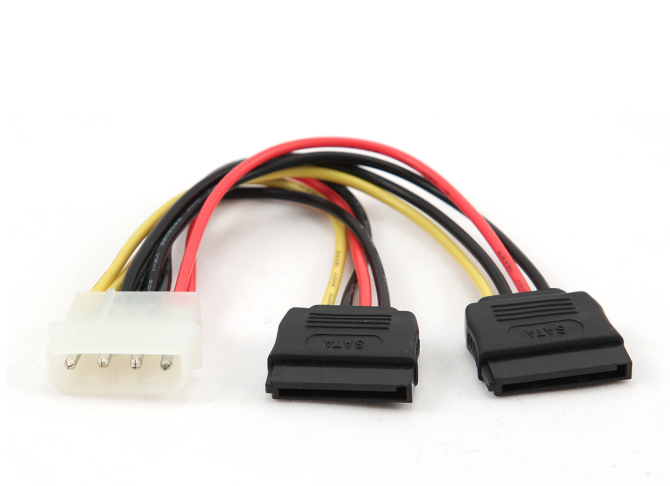

## 2\*Serial ATA 15 cm power cable CC-SATA-PSY

### Features

- 2 Serial ATA power supply flat cable
- 15 cm long
- 1 x 5 1/4" to 2 x SATA connectors
- Bulk packing

### Packaging

Q'ty in crtn, pcs	250
Crtn volume, CUM	0.026
Crtn weight, kgs	4.32
Individual package size LxWxH:	125x90x10 mm
Carton size LxWxH:	380x305x225 mm
Country of origin	CN
Barcode	8716309039246
Customs code	8544429090