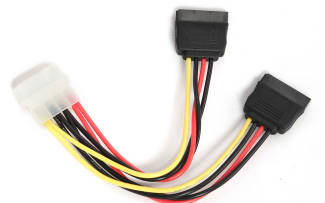

## 2\*Serial ATA 15 cm power cable CC-SATA-PSY

### Features

- 2 Serial ATA power supply flat cable
- 15 cm long
- 1 x 5 1/4" to 2 x SATA connectors
- Bulk packing

### Packaging

Q'ty in crtn, pcs	250
Crtn volume, CUM	0.026
Crtn weight, kgs	4.32
Individual package size LxWxH:	125x90x10 mm
Carton size LxWxH:	380x305x225 mm
Country of origin	CN
Barcode	8716309039246
Customs code	8544429090