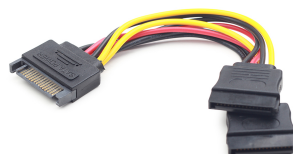

SATA power splitter cable, 0.15 m

CC-SATAM2F-01

Features

- SATA power supply splitter cable with single SATA male to 2 x SATA female connectors

Specifications

Packaging

Q'ty in crtn, pcs
Crtn volume, CUM
Crtn weight, kgs
Individual package size LxWxH:
Carton size LxWxH:
Country of origin
Barcode
Customs code