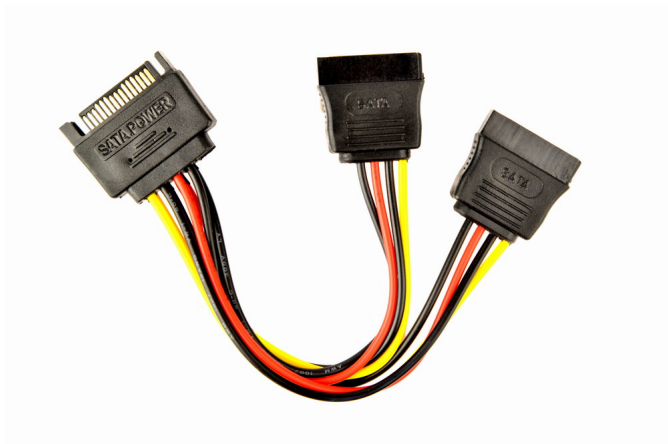

SATA power splitter cable, 0.15 m

CC-SATAM2F-01

Features

- SATA power supply splitter cable with single SATA male to 2 x SATA female connectors

Specifications

Packaging

Q'ty in crtn, pcs
Crtn volume, CUM
Crtn weight, kgs
Individual package size LxWxH:
Carton size LxWxH:
Country of origin
Barcode
Customs code

400
0.033
7.73
120x90x10 mm
420x310x255 mm
CN
8716309086394
8544429090

Certificates