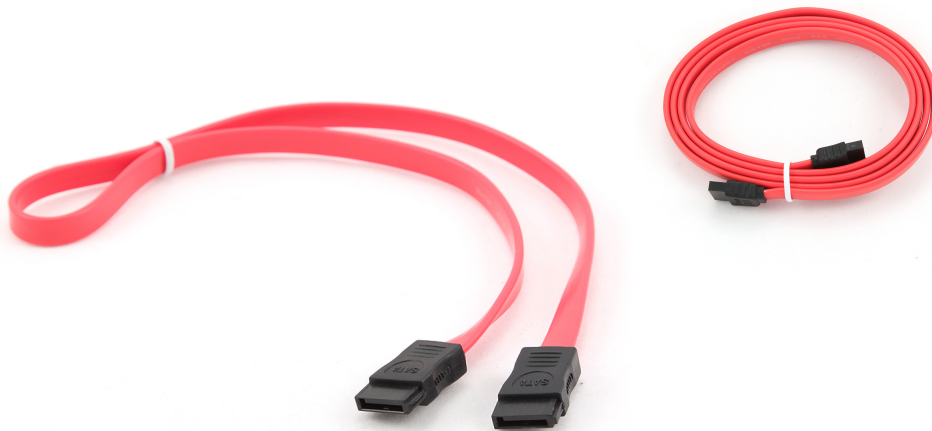

# Serial ATA III 100 cm data cable

## CC-SATA-DATA-XL

### Features

- Serial ATA data flat cable
- SATA III up to 600 MBps, SATA II backward compatible
- Extra long 100 cm
- Bulk packing