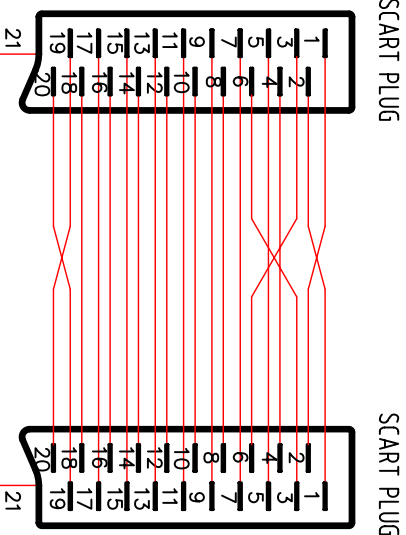

SCALE 8/1

Item Name	Description
CENTER CONDUCTOR	Material CCS
CONDUCTOR	Construct 7/0.1mm×21
INSULATION	Material PVC
	OD 0.83±0.01MM
SHIELD	Material AL
	Material PVC
JACKET	Material OD 7mm
	COLOR BLACK

Revised Details				Drawn	Kenny	Model:	Gembird Electronic (Ningbo) Limited CCV-518 CCV-518-3M
Item.	Description	Date	by	Date			
⚠				Check	Feb./09/12		
				Approve			